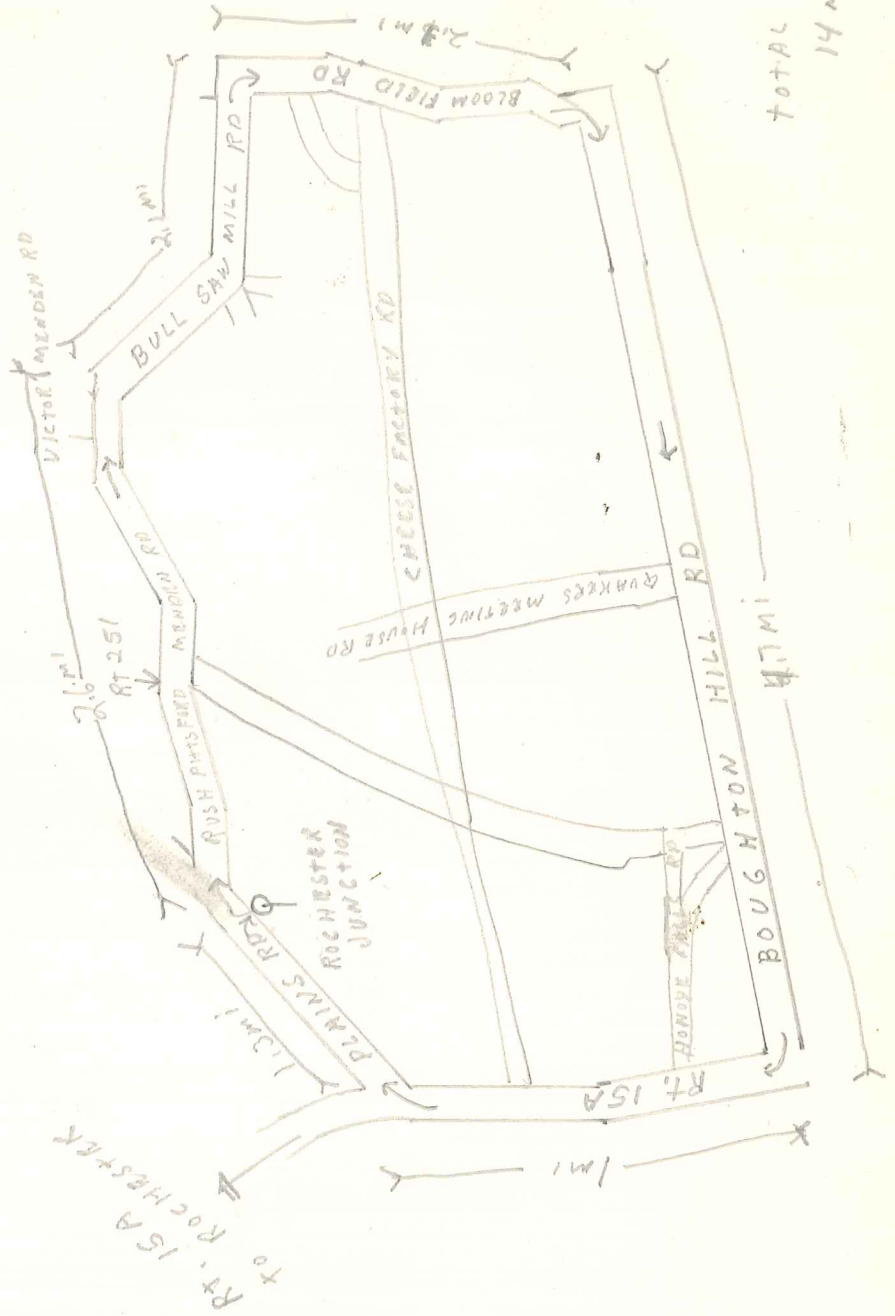

ROCHESTER JUNCTION RIDE

by John Kemp

TOTAL DISTANCE
14 mi