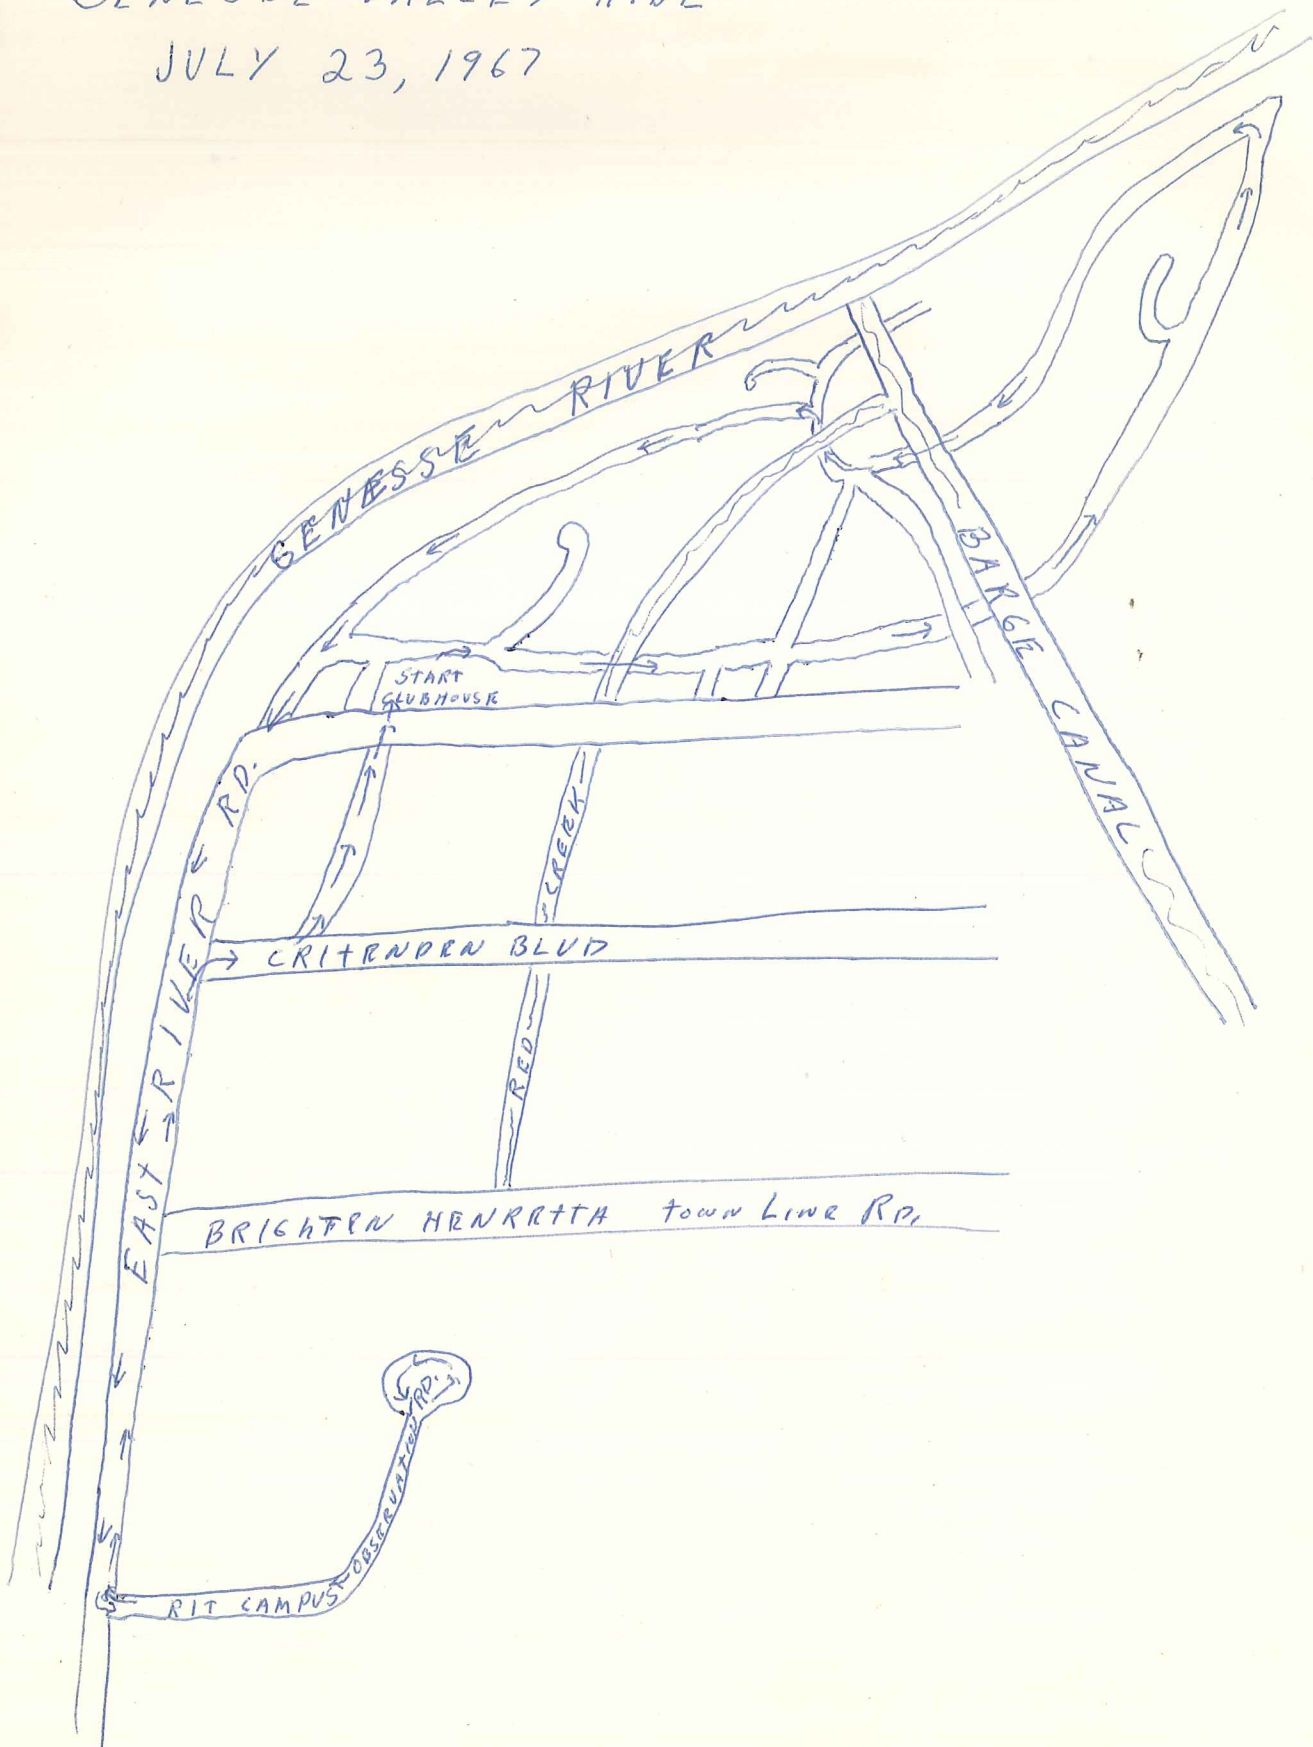

GENESEE VALLEY RIDE
JULY 23, 1967